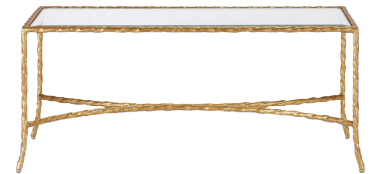

Currey & Company Gilt Twist Bronze Cocktail Table.....\$1,240.00
Quantity: 1
Size: 44"W x 21"D x 18"H
Finish: Gilt Bronze Wrought Iron with Glass
Contact: hello@reynalinteriors.com for more info

Vintage Regency Tessellated Stone Ming Coffee Table.....\$1,950.00
Quantity: 1
Size: 39.5"Square x 17"H
Finish: Tessellated Stone w/ Brass Inlay
Contact: Billy Baynes with Showpony - 407-927-9996 for more info